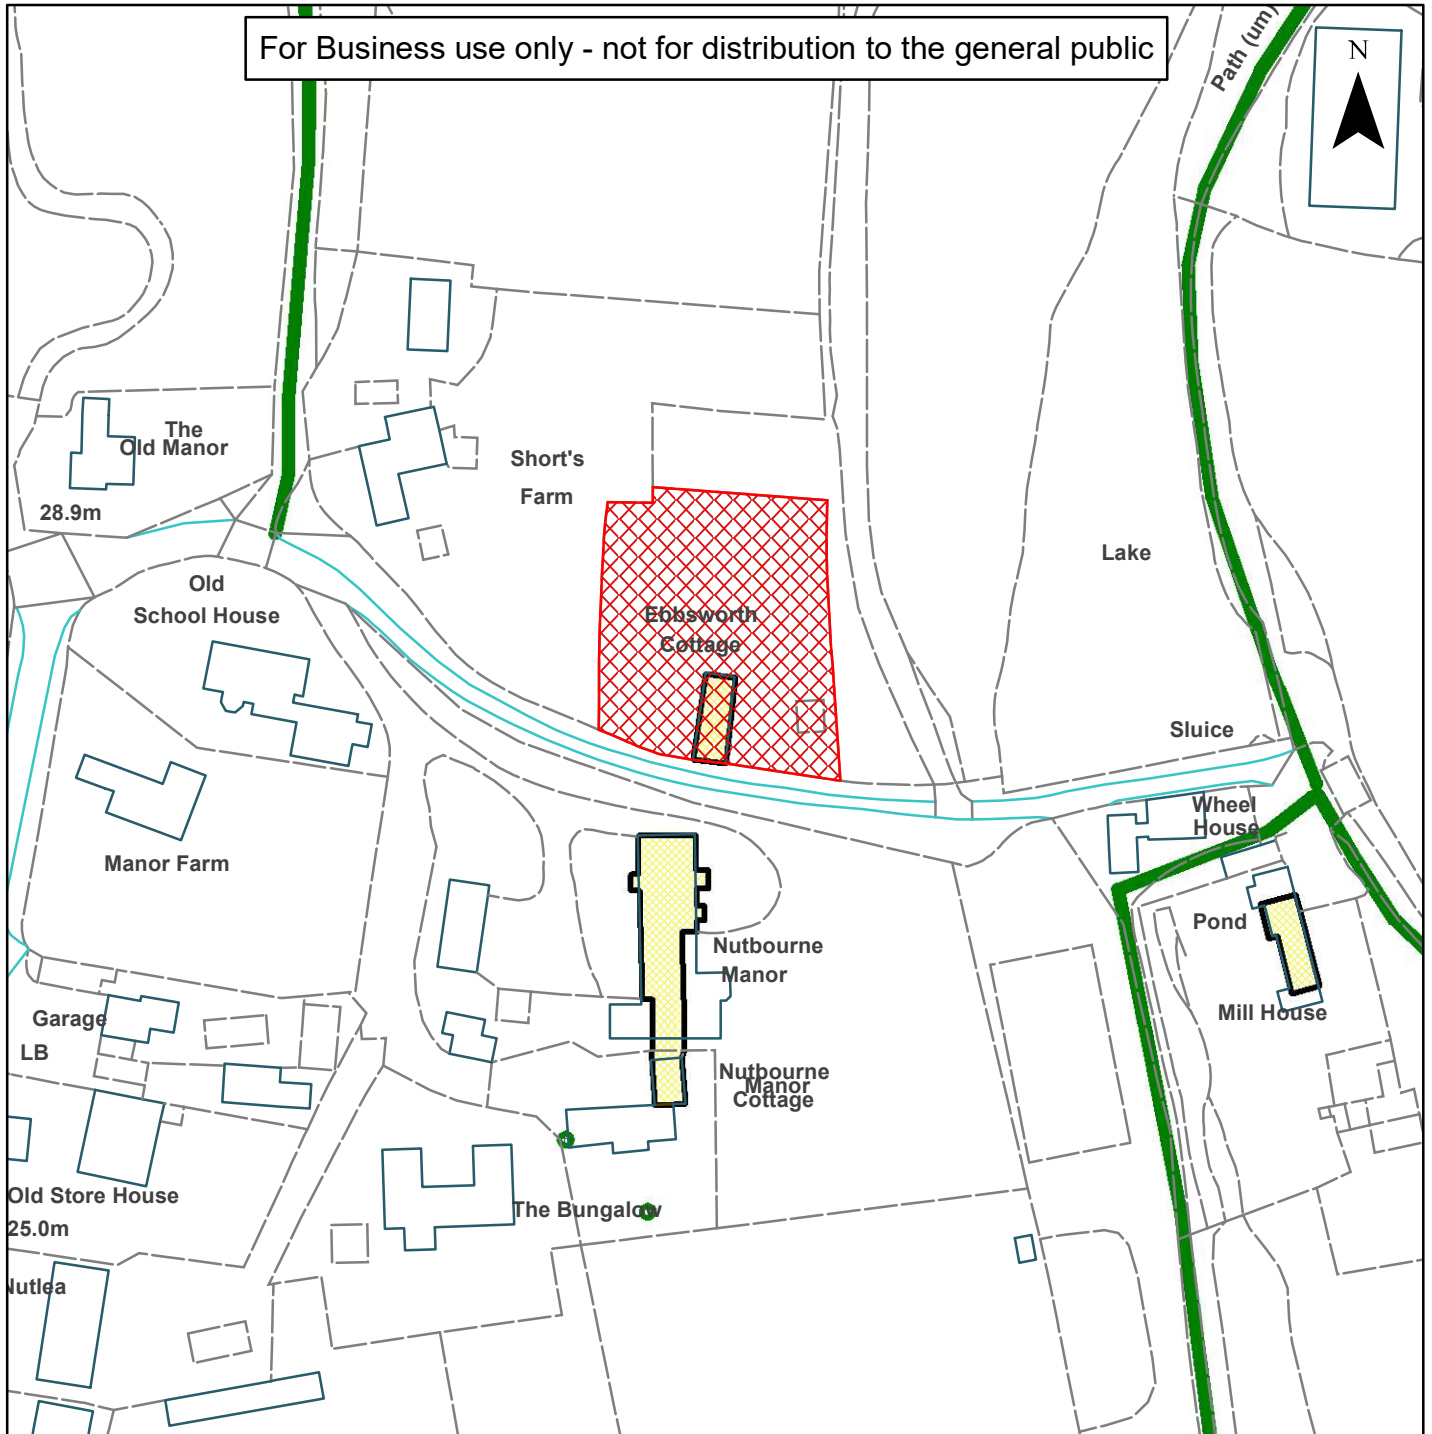

# 06) DC/21/2802

Ebbsworth Cottage, The Street, Nutbourne, Pulborough, West Sussex, RH20 2HE

## Horsham District Council

For Business use only - not for distribution to the general public

**Scale:** 1:1,250

Reproduced by permission of Ordnance Survey map on behalf of HMSO. © Crown copyright and database rights (2019). Ordnance Survey Licence.100023865